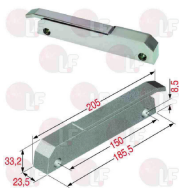

LAINOX R69010270

3242220 LOCKING WITHOUT CHROM.KEY LOCK ERGO 6188
RAHRBACH - distance between holes 150 mm
base length 185.5x23.5x33.2h mm
for INOXTREND OVEN WBE4E-SCA4/5E00-SDA4/5E00
SDA4/5EM00-SUA4/5E00-SUTA4/5E00
for ZANUSSI OVEN FVE3