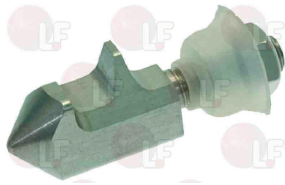

LAINOX R50004050

LAINOX R69031190

**3242105 DOOR HANDLE SHAFT**  
for OVEN

LAINOX R58003240

**3242092 DOOR HANDLE SPRING  $\varnothing$  11.5x50 mm**  
for OVEN

LAINOX R61620041

**3242409 DOUBLE STRIKE M8x1 FOR DOOR HANDLE**  
overall length 54.5 mm  
for OVEN