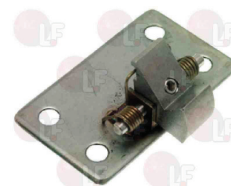

3242223 STRIKE WITH FLANGE FOR DOOR HANDLE

for OVEN